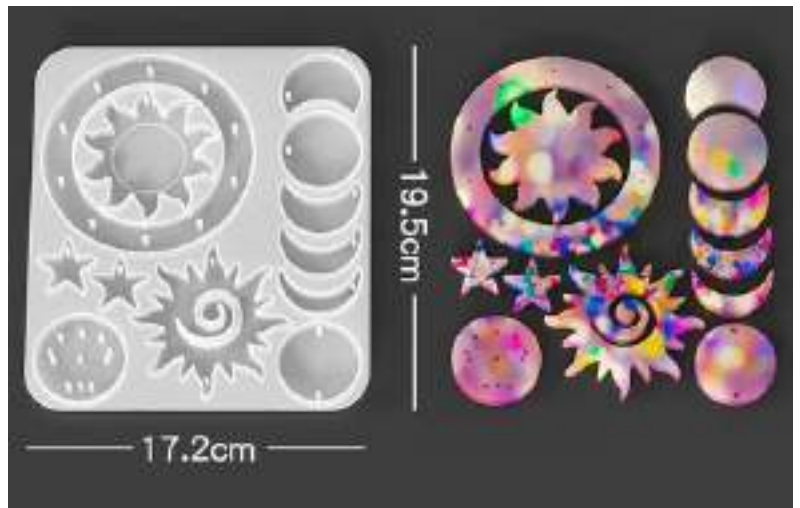

**1028
Cosmatic
Tray**

**1301-Cube Large
4.13 inch**

**1412 - zigzag gift container
set of two molds**

**1307 - Mini Container
set of two mold**

**1091 -CRYSTA CLEAR BALL
HIGH
TEAR 52 AND 64 MM**

1302 - 6 SHAPE KEY CHAIN