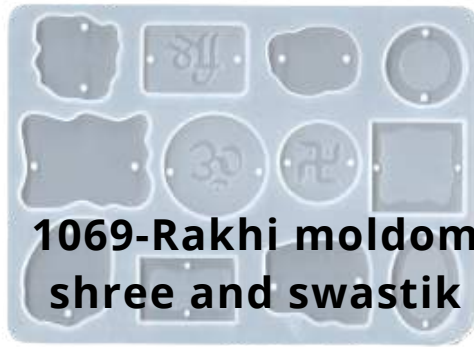

1052 - Small Balls Mold

1036- 6 Cavt Figured Earring

1042 - Flower Ball Jewellery

**1081-Rakhi
12 design mold**

**1069-Rakhi moldom
shree and swastik**

**1070-Rakhi
3 moti
mold**

**518-Ganesha 7 Inch
AND-520-4 INCH**