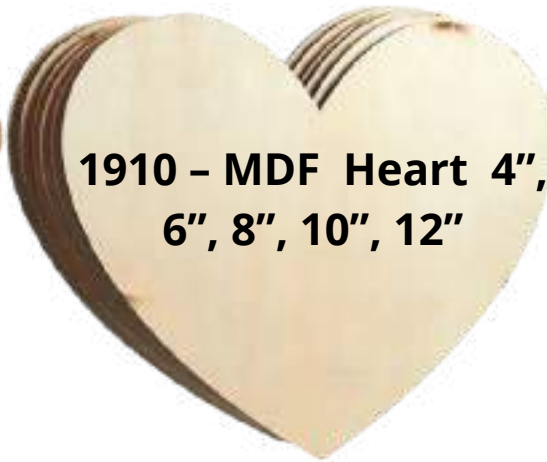

**2021- METALLIC PIGMENT PACK OF 4 COLOUR
DEEP GOLD - BRONZE
RED GOLD - SILVER GREY**

2087-multi color spray for wall

1901-MDF Tags with Hole -
Rounded Edge

Laser cut - pack of 10 pc.

Size. 52x34 mm

and 2x3, 2.5x3.5, 3x4 and

3.5 and 4.5 inch

1906

1907 heart tages 1, 1.5 and 2 inch

1910 - MDF Heart 4",
6", 8", 10", 12"

1908 Round tages
1, 1.5 and 2 inch

1911 - MDF Hexagon
4", 6", 8", 10", 12"

1912 - MDF Flower
4", 6", 8", 10", 12"