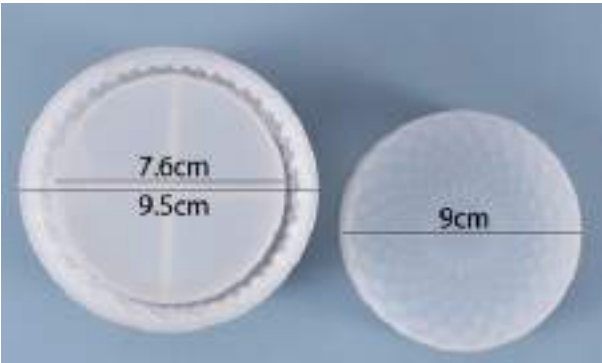

**1412 - zigzag gift container
set of two molds**