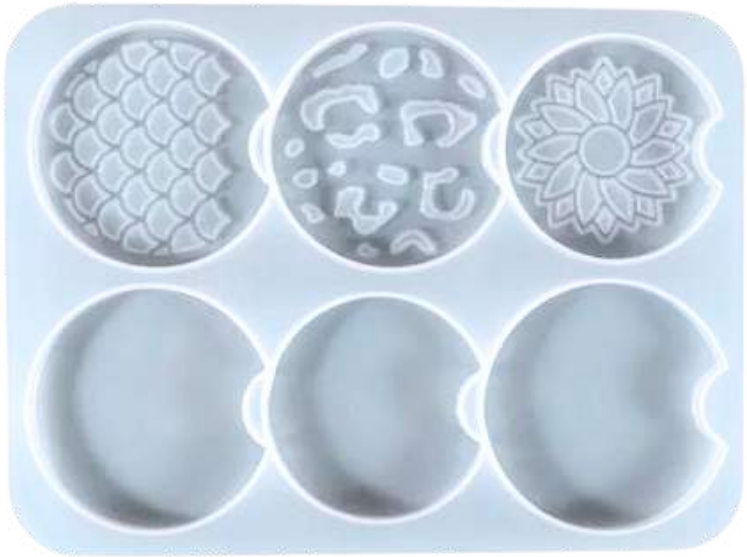

1443

1418 -Geode Key chain 8C

set of 4 & 5 Cube
1421- Set of 5-1422 set of 4

1420- Heart Key chain 4C

1419 - LUNAR PHOTO FRAME

1425- Couple Photo 75x61 mm

1426 - Coaster 6 Cavitey 3 inch

**2227 - Multi colored Easel
5 inch 5 color Mix**

Mother of Pearl

**2251 - Mother of Pearl 100 Gram
and 250 Gram Pack**

**2228 -Metal Easel Gold
Foldable 4,6, and 8 inch**

**2252 - Gold plated Wing
charm for Multiuse**

**2090-gold
Round hook**

**2253 - 25 x 13 mm
Gold Rings**