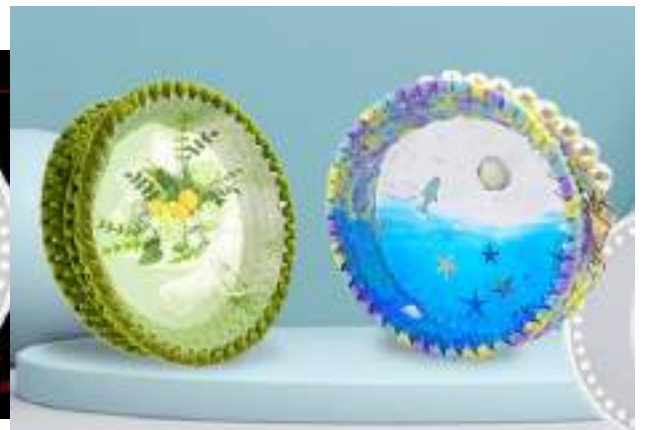

1056 – 8 Inch Clutch
comes with
Resin Molds , Woven
Thread,
Crochet Tools, Chain and
fixing