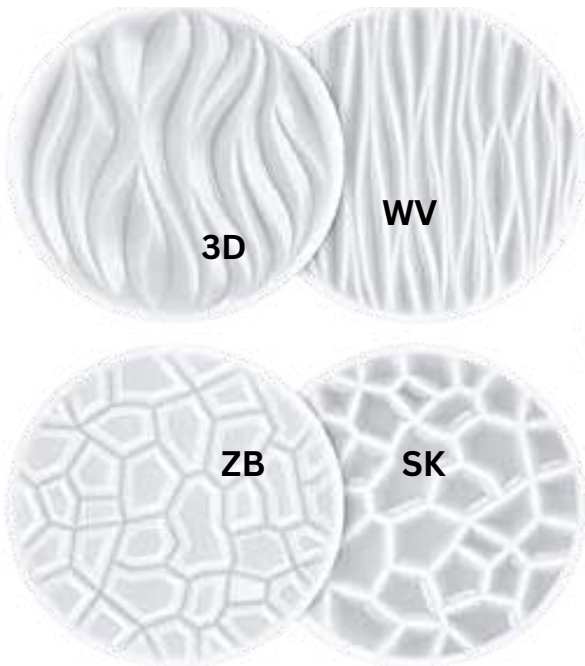

321 Pack of 4 Molds River Pattern

321 River pattern coaster 4 kind of design mix

319S-PUZZEL
-P4- 4"

331-SHELL SHAPE
COASTER

4 INCH Hologram Coaster

**1201-
Hexagon**

**1202- 3.5
inch Round**

**1203-
Square**