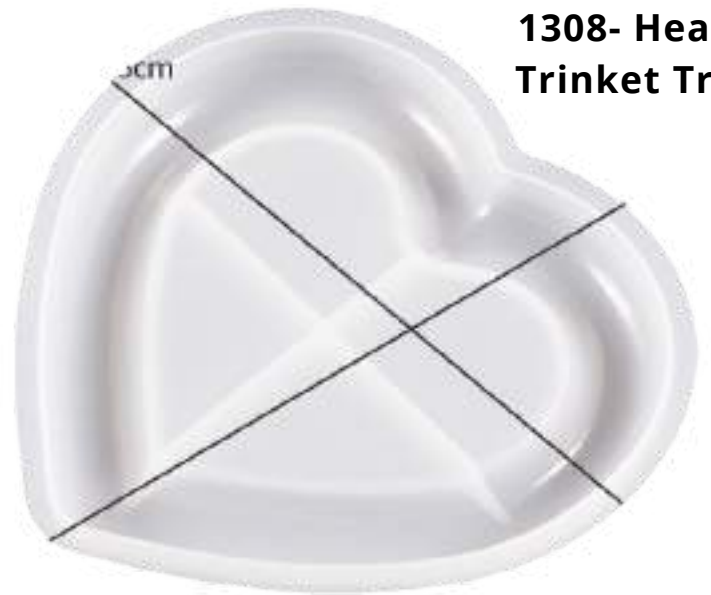

1303- MOON DECORATION

Flower Trinket Tray 4 and 6 inch

1304-JEWELLERY 30 CAV

1305-4inch / 1306- 6 inch

1308- Heart Trinket Tray

1309- Flower Marked Coaster set of 4 Molds

1310 LIQUID SILICONE MINI TOWERS

1410
25 mm Extra
deep Heavy
Duty Alphabet