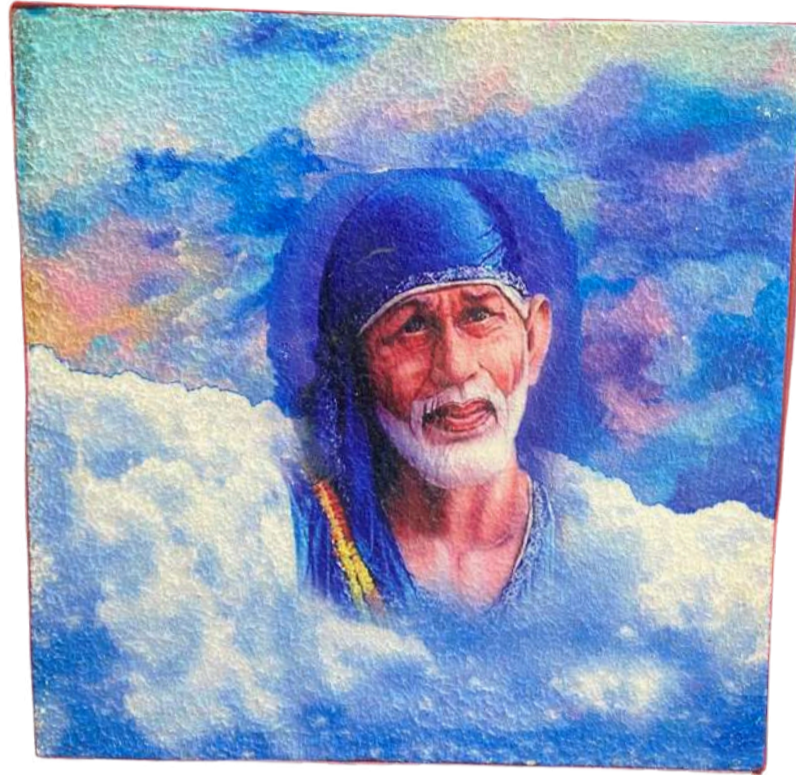

note: All pictures feature a glossy finish and are 12x12 inches in size.

1

2

3

4

5

6

7

8

9

Resin Art Picture Frames on Wooden Bases

note: All pictures feature a glossy finish and are 12x12 inches in size.

19

20

21

22

23

24

25

26

27

28

Resin Art Picture

note: All pictures feature a glossy finish and are 8 inches in size.