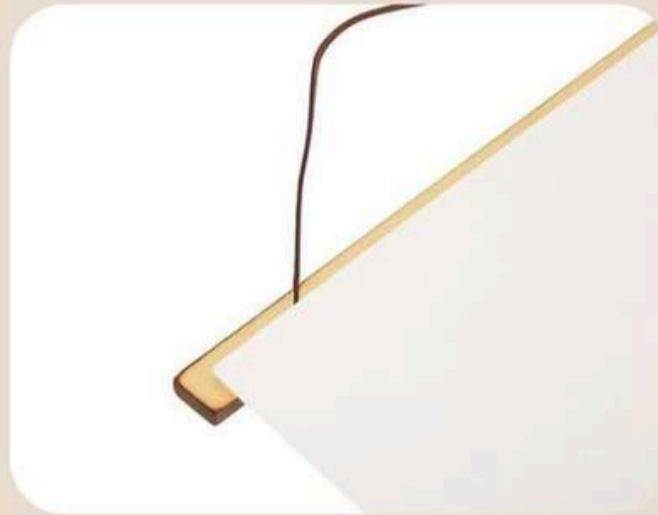

SNOOGG
8849249403

POSTER HANGER

710

Easy to install

1 Separate the Magnetic Frame

2 Position posters on the frame

3 Connect the other frame

4 The poster is ready to be hung up

Available Sizes

8, 10, 12, 16, 18, 20 and 24 inch

**Magnetic Wooden Photo Frame 8 inch Wide,
Wood Frame Picture Poster Artwork Hanger
WITH 2 HOOK**

SNOOGG
8849249403

LED PEDESTALS

105

105

103