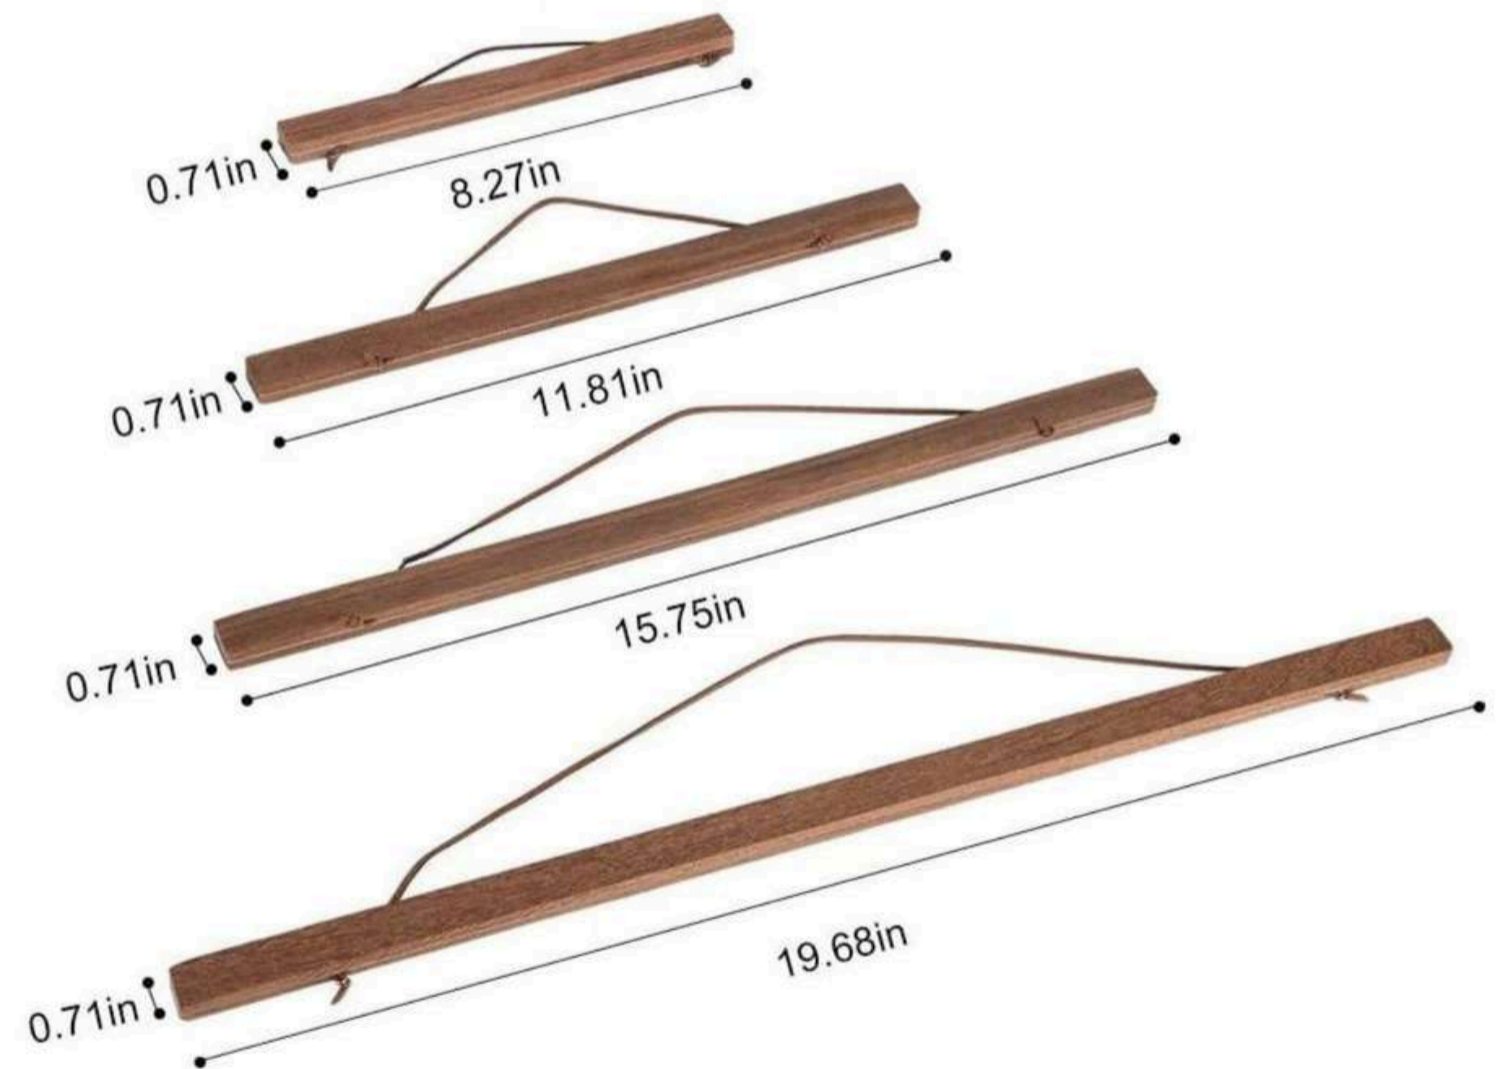

SNOOGG
8849249403

POSTER HANGER

710

Easy to install

1 Separate the Magnetic Frame

2 Position posters on the frame

3 Connect the other frame

4 The poster is ready to be hung up

Available Sizes

8, 10, 12, 16, 18, 20 and 24 inch

**Magnetic Wooden Photo Frame 8 inch Wide,
Wood Frame Picture Poster Artwork Hanger
WITH 2 HOOK**

SNOOGG
8849249403

LED PEDESTALS

105

105

103