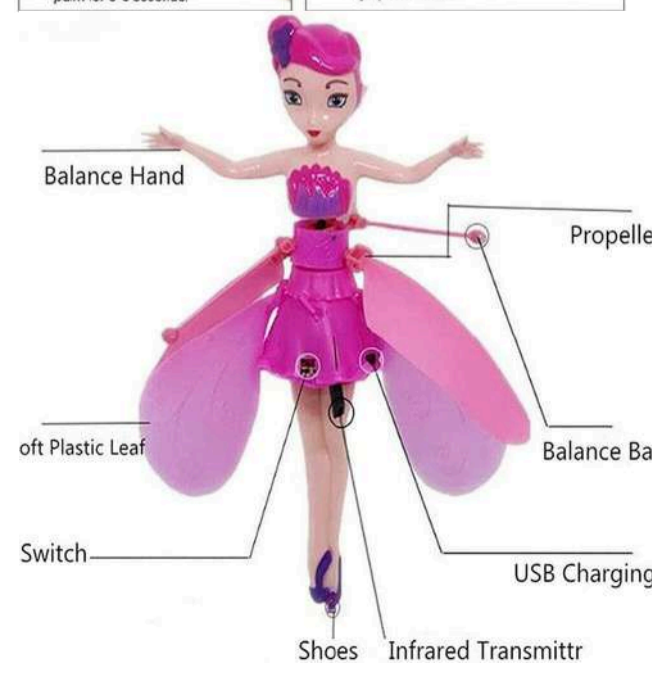

FLEXIBLE & DURABLE PROPELLERS

705