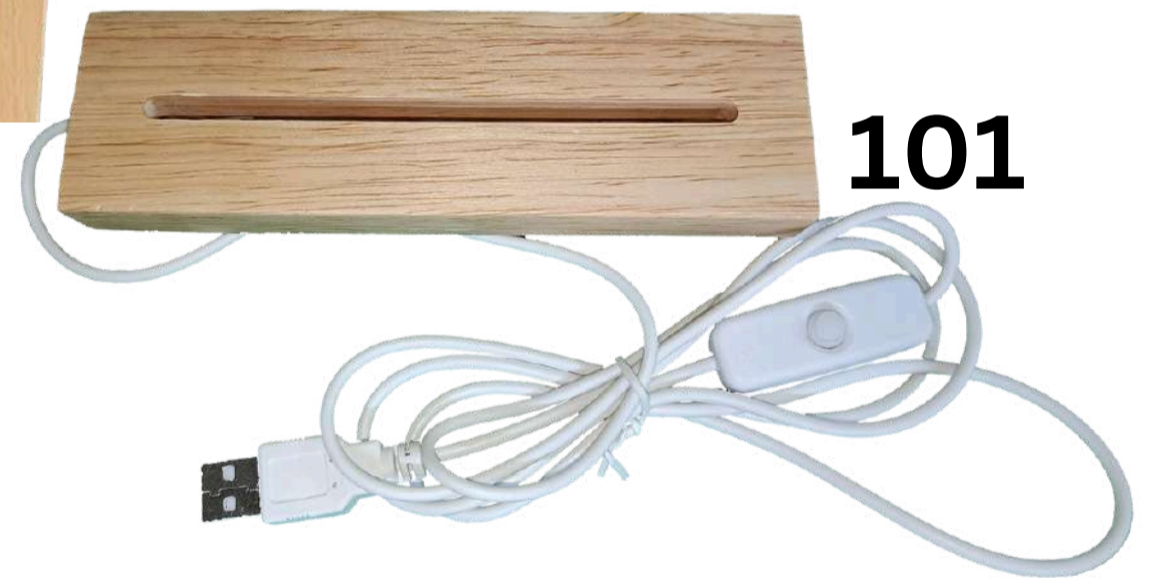

105

105

101

101

101

Wood display pedestals 101- single color / USB 103- Single color 12V Adaptor 105 – RGB Multi color with Dimmer . PRICE : is for 6 inch. Available size is : 6,8,10,12,14, 16,18,20 inch. Add Rs. 15/-per inch for single color and Rs. 22 per inch in RGB Multicolor