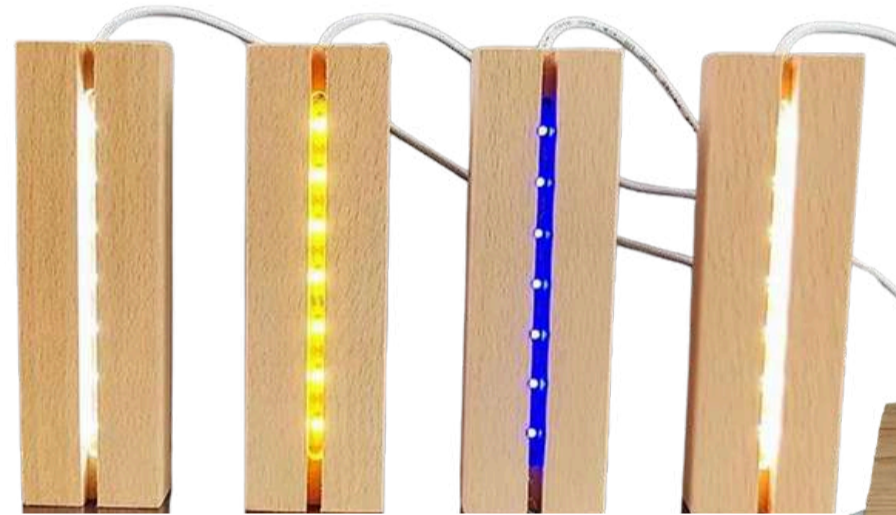

SNOOGG
8849249403

LED PEDESTALS

105

105

103

105

105

101

101

101

Wood display pedestals 101- single color / USB 103- Single color 12V Adaptor 105 – RGB Multi color with Dimmer . PRICE : is for 6 inch. Available size is : 6,8,10,12,14, 16,18,20 inch. Add Rs. 15/-per inch for single color and Rs. 22 per inch in RGB Multicolor