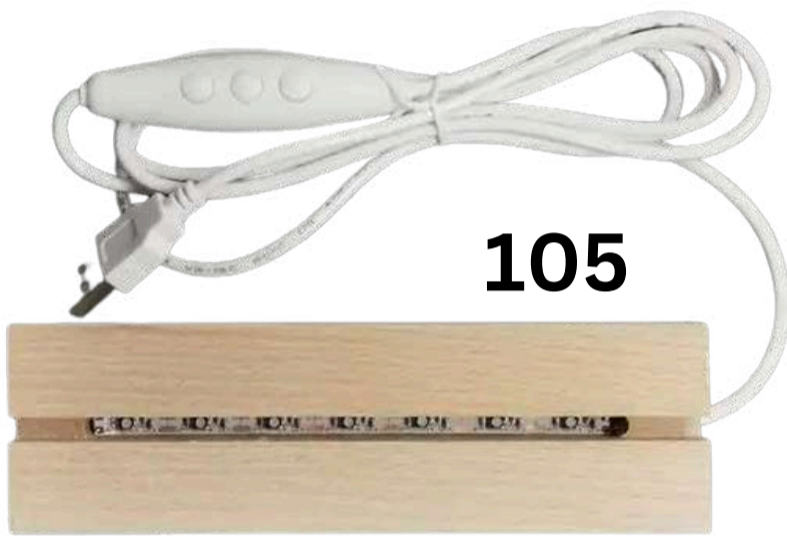

SNOOGG
8849249403

LED PEDESTALS

105

105

103

105

105

101

101

101

Wood display pedestals 101- single color / USB 103- Single color 12V Adaptor 105 – RGB Multi color with Dimmer . PRICE : is for 6 inch. Available size is : 6,8,10,12,14, 16,18,20 inch. Add Rs. 15/-per inch for single color and Rs. 22 per inch in RGB Multicolor