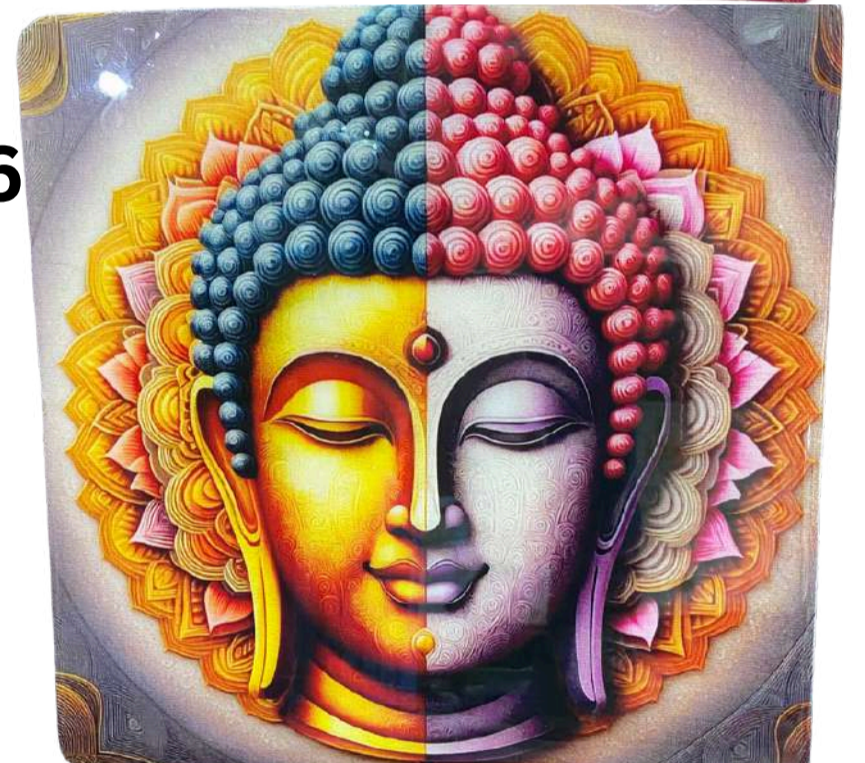

note: All pictures feature a glossy finish and are 12x12 inches in size.

1

2

3

4

5

6

7

8

9

Resin Art Picture Frames on Wooden Bases

note: All pictures feature a glossy finish and are 12x12 inches in size.

19

20

21

22