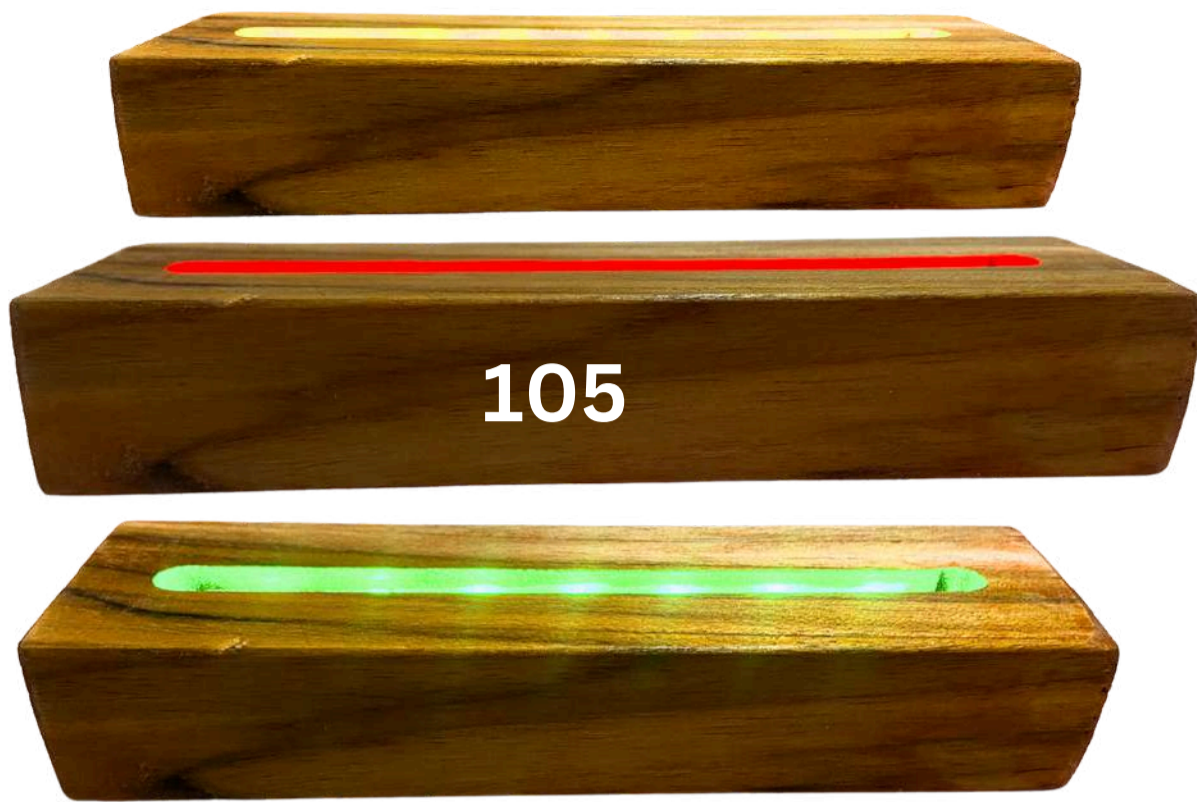

SNOOGG
8849249403

POSTER HANGER

710

Easy to install

1 Separate the Magnetic Frame

2 Position posters on the frame

3 Connect the other frame

4 The poster is ready to be hung up

Available Sizes

8, 10, 12, 16, 18, 20 and 24 inch

**Magnetic Wooden Photo Frame 8 inch Wide,
Wood Frame Picture Poster Artwork Hanger
WITH 2 HOOK**

SNOOGG
8849249403

LED PEDESTALS

105

105

103

105

105

101

101

101

Wood display pedestals 101- single color / USB 103- Single color 12V Adaptor 105 – RGB Multi color with Dimmer . PRICE : is for 6 inch. Available size is : 6,8,10,12,14, 16,18,20 inch. Add Rs. 15/-per inch for single color and Rs. 22 per inch in RGB Multicolor