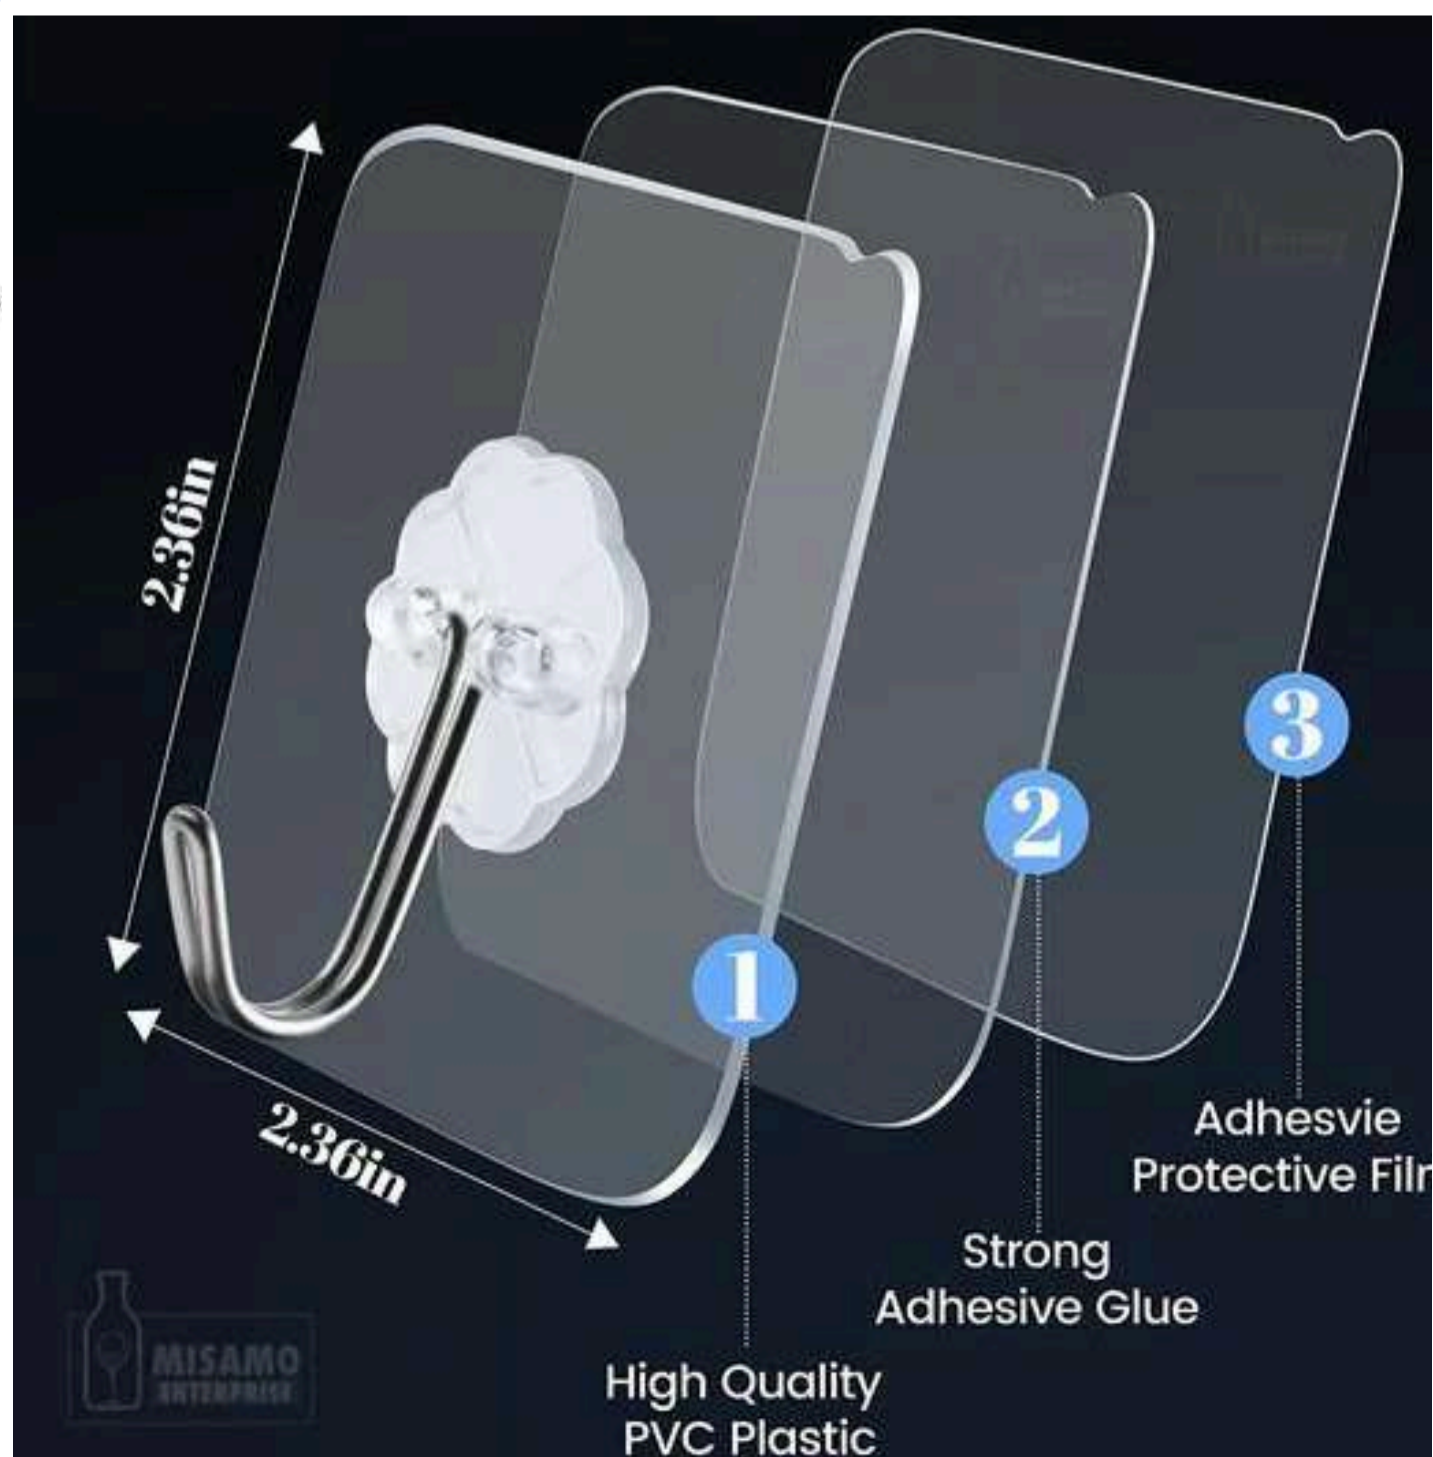

**FLYING DOLLS
Equipped with
sensors
Rechargeable**

704

FLEXIBLE & DURABLE PROPELLERS

705

BUTTERFLY WALL STICKER

With magnet and double side tape at back

706

707

MULTI PURPOSE HOOK
(PACK OF 12)

SNOOGG
8849249403

PAINTING KITS

708

709

Creative Painting kits - ANIMAL's for Kids. Imported with paint and Brush. 6 Plaster paintable : Lion, Frog, Rabbit, Bear, Elephant, Motor Car, Train, Ship, Submarine, Ship

SNOOGG
8849249403

POSTER HANGER

710

Easy to install

1 Separate the Magnetic Frame

2 Position posters on the frame

3 Connect the other frame

4 The poster is ready to be hung up