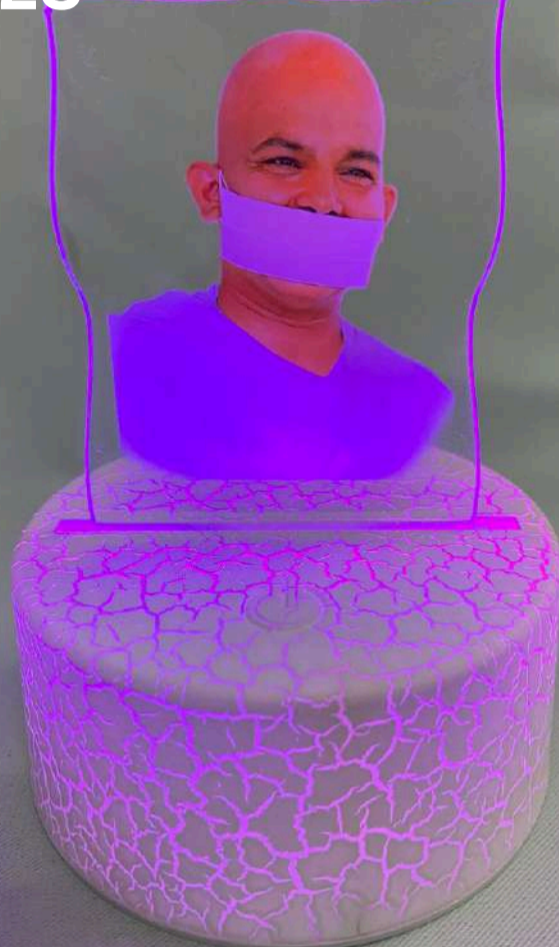

713-19

713-20

713-21

श्री वक्रतुण्ड महाकाय
सूर्य कोटी समप्रभा।
निर्विघ्नं कुरु मे देव

713-22

713-23

713-24

ॐ त्र्यम्बकं यजामहे
सुगन्धिं पुष्टिवर्धनम्
उर्वारुकमिव बन्धनान्
मृत्योर्मुक्षीय मामृतात् ॥

713-25

णमो अरिहताण
णमो सिद्धाण
णमो आयरियाण
णमो उवज्जायाण
णमो लोए सव्व साहूणं।
एसो पंच णमोवकारो
सव्व पाव प्पणासणो
मंगलाणं च सव्वेसिं
पडमम हवई मंगलं ॥

713-26

णमो अरिहंताणं,
णमो सिद्धाणं,
णमो आयरियाणं,
णमो उवज्जायाणं,
णमो लोए सव्व साहूणं।
एसो पंच णमोवकारो,
सव्व पाव प्पणासणो।
मंगलाणं च सव्वेसिं,
पडमम हवई मंगलं।

713-27

श्री वक्रतुण्ड महाकाय
सूर्य कोटी समप्रभा।
निर्विघ्नं कुरु मे देव
सर्व-कार्येशु सर्वदा ॥