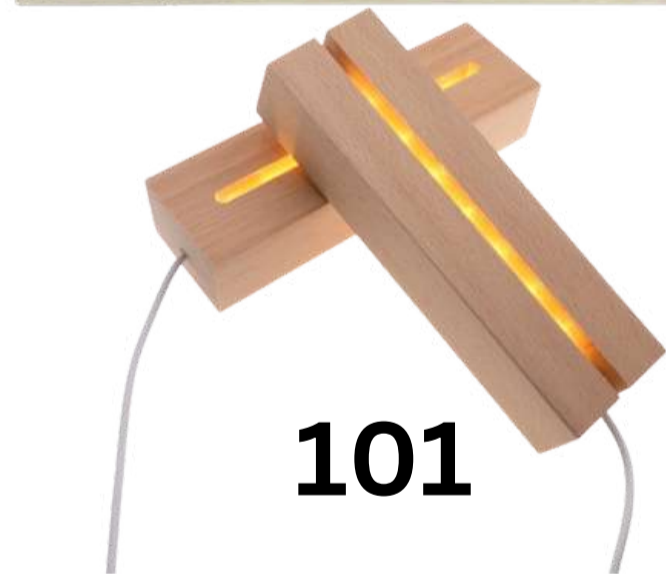

SNOOGG
8849249403

LED PEDESTALS

105

105

103

105

105

101

101

101

Wood display pedestals 101- single color / USB 103- Single color 12V Adaptor 105 – RGB Multi color with Dimmer . PRICE : is for 6 inch. Available size is : 6,8,10,12,14, 16,18,20 inch. Add Rs. 15/-per inch for single color and Rs. 22 per inch in RGB Multicolor