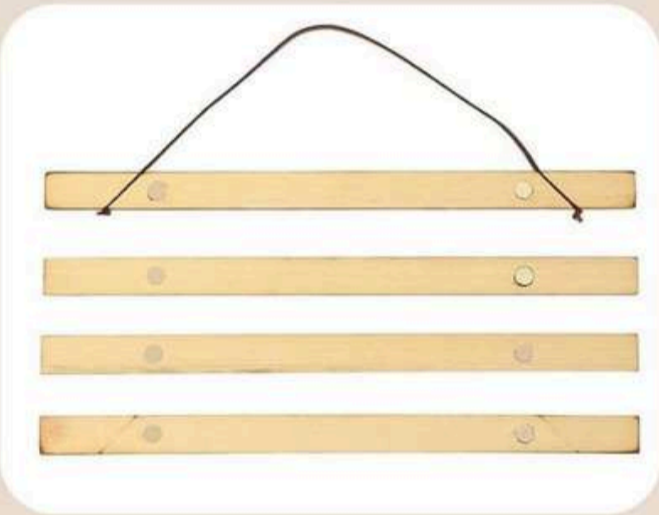

**FLYING DOLLS
Equipped with
sensors
Rechargeable**

704

FLEXIBLE & DURABLE PROPELLERS

705

BUTTERFLY WALL STICKER

With magnet and double side tape at back

706

707

MULTI PURPOSE HOOK
(PACK OF 12)

SNOOGG
8849249403

PAINTING KITS

708

709

Creative Painting kits - ANIMAL's for Kids. Imported with paint and Brush. 6 Plaster paintable : Lion, Frog, Rabbit, Bear, Elephant, Motor Car, Train, Ship, Submarine, Ship

SNOOGG
8849249403

POSTER HANGER

710

Easy to install

1 Separate the Magnetic Frame

2 Position posters on the frame

3 Connect the other frame

4 The poster is ready to be hung up