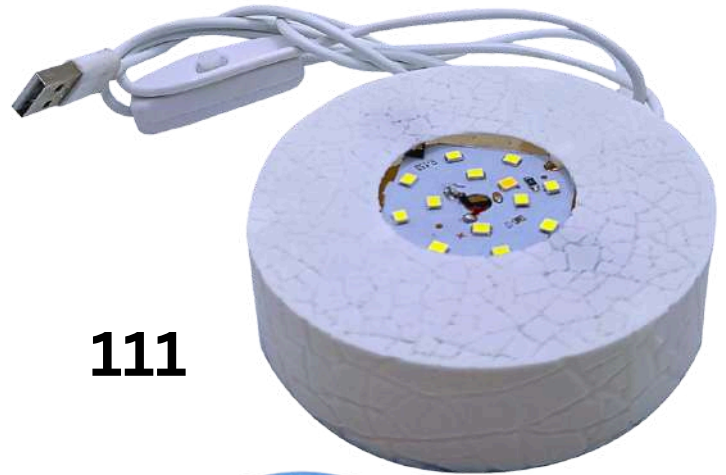

# SNOOGG

8849249403

Round Display Pedstals  
with LED PCB 1 col and RGB

11

115

111

130

126