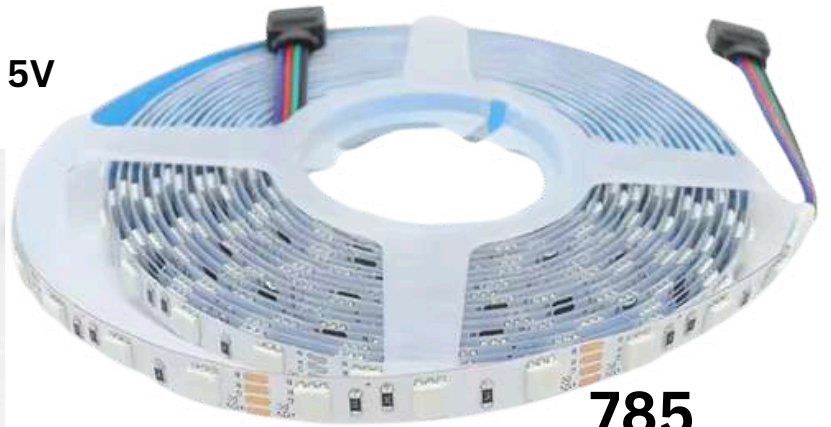

# SNOOGG

8849249403

**781** 4 pin 8mm led strip RGB DC 5V

**785**

**785**

**4 pin 8mm led strip RGB white**

**786**

**782**  
**782 - w**