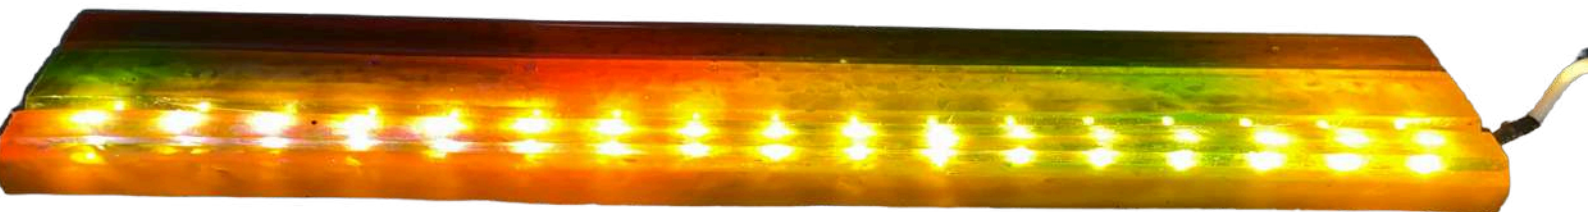

117-RGB

**SNOOGG**

8849249403

LED Resin base pedestals

10

151

12 inch and 5.5  
inch

121