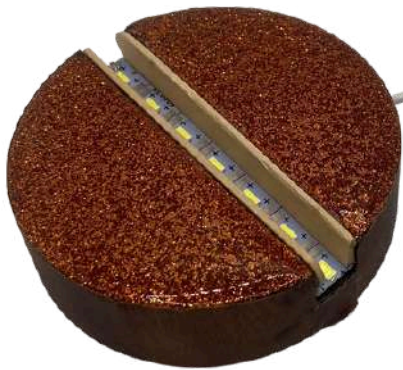

# SNOOGG

8849249403

Round Display Pedstals  
with LED PCB 1 col and RGB

11

115

111

130

126