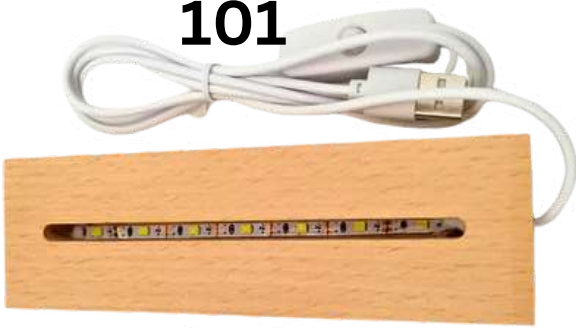

SNOOGG

8849249403

LED Pedestal wood

9

101