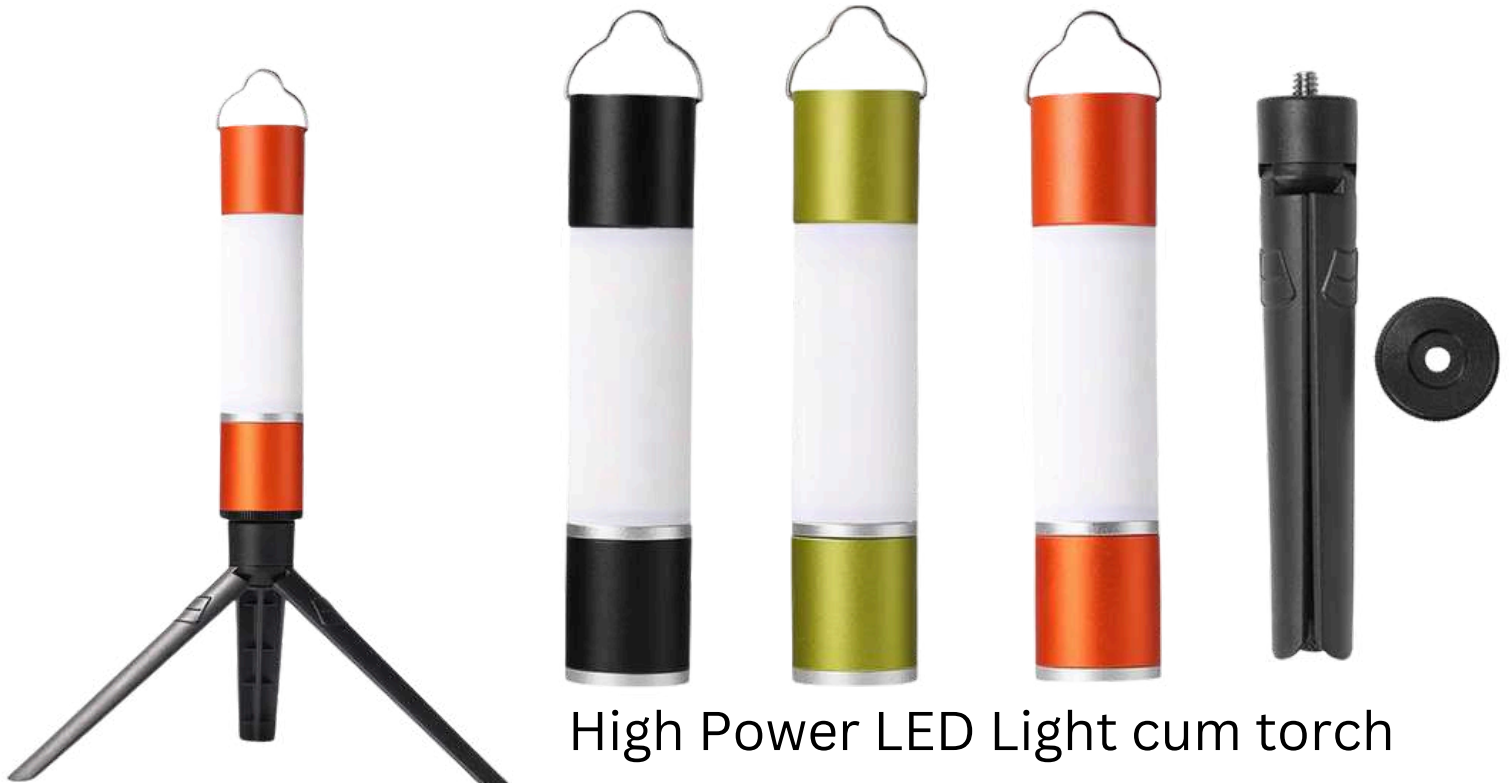

# SNOOGG

8849249403

## Motion Sensor Under Cabinet Lights - Rechargeable

12

801

802

803

High Power LED Light cum torch  
for Home and Garden, Multi Function  
800 MAH rechargeable battery