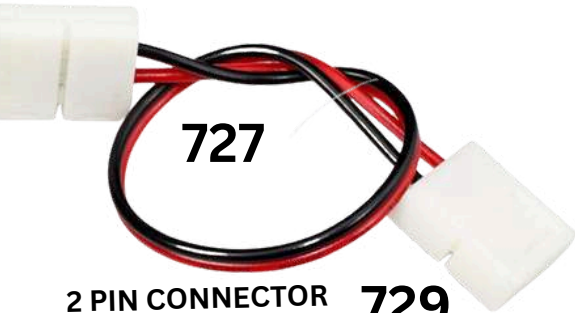

726

FEMALE 4 PIN CONNECTOR + 4 PIN I  
CONNECTOR

728

JCT SM 3 CONNECTOR PAIR  
WIRE 2 pc set

727

2 PIN CONNECTOR  
+CONNECTOR

MALE 4 PIN CONNECTOR + 4 PIN  
I CONNECTOR

730

732

731

2 core 22AWG cable

4 core 22AWG cable  
2 core + 3 core + 4 core