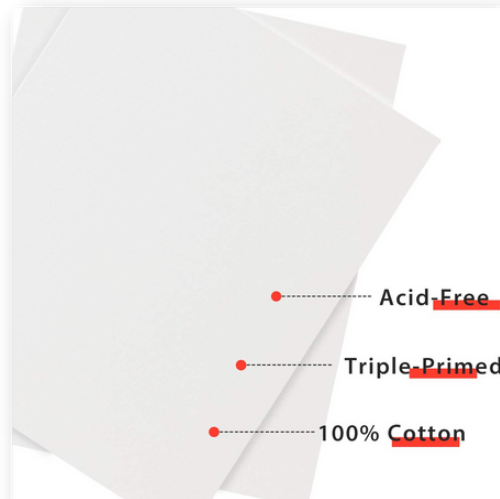

AVAILABLE SIZES :

4 ,6, AND 10 INCHES

SINGLE PC. SHRINK WRAPPED

AVAILABLE SHAPES :

**CIRCLE, STAR, FLOWER, SUNFLOWER,
MANDALA, TRIANGLE , HEXAGON , OVAL,
HOME, PANDA, BUTTERFLY, SNOWMEN
HEART, ANGEL , TREE AND MORE ...
AND ANY SHAPE CAN BE CUSTOMIZED**

WWW.SNOOGG.COM

PRIMED CANVAS BOARD (WHITE & BLACK)

100% COTTON CANVAS .
QUALITY OF MID-DENSITY
FIBERBOARD, SMOOTHER,
STRONGER AND BETTER
FLEXIBILITY THAN ORDINARY
CARDBOARD. NEVER CURL UP
EVEN WITH A LARGE AMOUNT
OF PAINT. ACID FREE &
ARCHIVAL QUALITY BOARDS.
NON TOXIC.