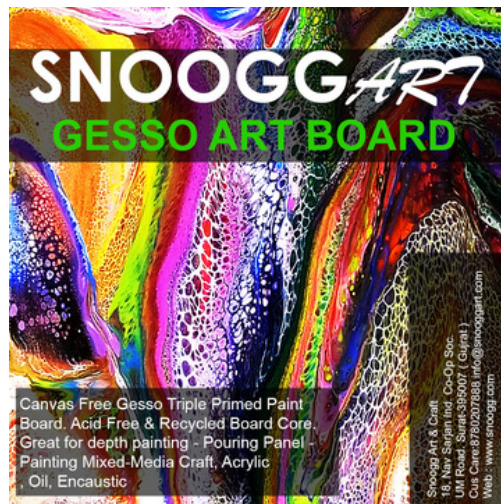

WWW.SNOOGG.COM

PRIMED CANVAS BOARD (WHITE & BLACK)

100% COTTON CANVAS .
QUALITY OF MID-DENSITY
FIBERBOARD, SMOOTHER,
STRONGER AND BETTER
FLEXIBILITY THAN ORDINARY
CARDBOARD. NEVER CURL UP
EVEN WITH A LARGE AMOUNT
OF PAINT. ACID FREE &
ARCHIVAL QUALITY BOARDS.
NON TOXIC.

**THICKNESS : 3,4 & 5 MM. LOWER
THE SIZE LOWER THE
THICKNESS HIGHER THE SIZE
HIGHER THE THICKNESS**

WOOD ART BOARD / PANEL

**Gesso Primed
Double on MDF Wood.**

**Artistic
Grain**

ADVANTAGE

- **Rounded Edge Finish**
- **Solid wood base.**
- **Artistic Grain**
- **Gives Real Depth to your Art Work**
- **Double Gesso Primed**