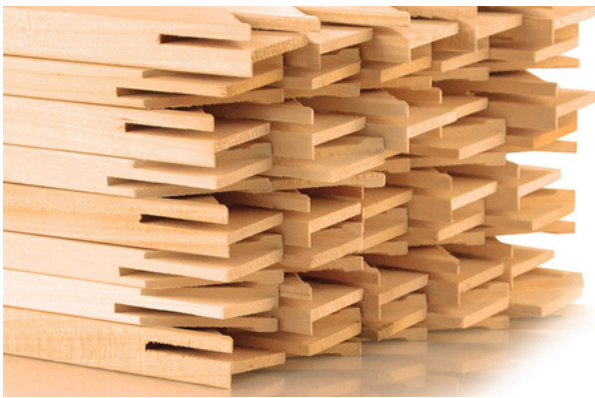

STRETCHED CANVAS

Stretched Canvas : 25 & 35 mm Bar

Wood Stretching Bar

STRETCHED CANVAS FRAME
- NEWZELAND PINE WOOD BARS
- STRETCHED CANVAS
- PRIMED ACID FREE

AVAILABLE - 4,6,8,10,12,15 INCHES

- **STRETCHED CANVAS : 8X8 TO 24X24 INCH**
- **WOOD STRETCHED BAR - 25&25 MM - EASY TO ASSEMBLE**

WWW.SNOOGG.COM