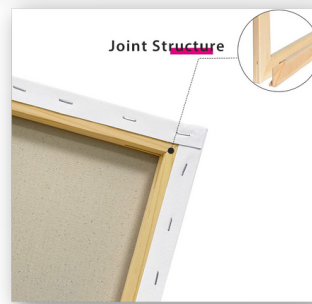

WWW.SNOOGG.COM

CRADLED WOOD POURING ART PANEL

ALL-IN-ONE - PANEL

MDF Wood
12 MM Border Depth.
Paintable
Clear Gesso Primed

Unfinished Paintable
Cradled Panel

SIZES
30 CM
26 CM
22 CM
19 CM
16 CM
13 CM
10 CM

GESSO
PRIMED

SNOOGG

ROUND - SQUARE - RECTANGLE

RUN YOUR IMAGINATION WILD

- A Smart Choice to your heavy art Mediums and Paint Pours.
- Paint front or make is Cradled.
- ideal for oil, acrylic, watercolor, collage, casein, tempera, impasto, encaustic, and other mixed media

Great For Resin and Geode

WWW.SNOOGG.COM

STRETCHED CANVAS

Stretched Canvas : 25 & 35 mm Bar

Wood Stretching Bar

STRETCHED CANVAS FRAME
- NEWZELAND PINE WOOD BARS
- STRETCHED CANVAS
- PRIMED ACID FREE

AVAILABLE - 4,6,8,10,12,15 INCHES

- **STRETCHED CANVAS : 8X8 TO 24X24 INCH**
- **WOOD STRETCHED BAR - 25&25 MM - EASY TO ASSEMBLE**

WWW.SNOOGG.COM

GEODE WALL ART.

Snoogg Agate ellipse Geode Art Board Wood cutout. Plaque, DIY, for resin, epoxy art, Wall Décor