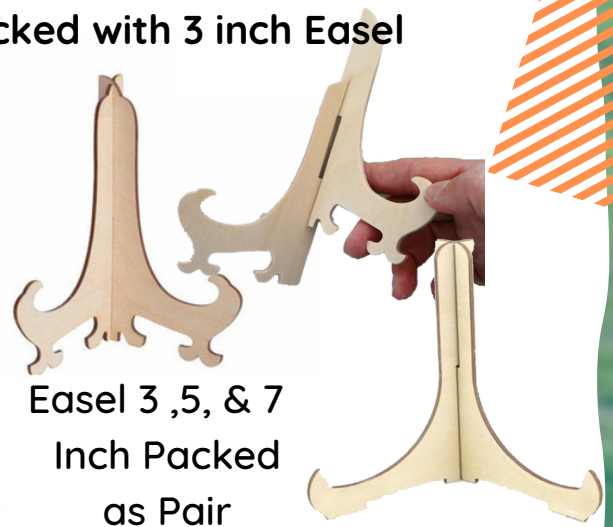

4 Inch Round
Resin Coaster Blank

Great Sense of Humor. U.S Largest Saleable Coaster
Amazing CNC Finish Hardwood & Corean Marble

1 Piece Display Packing
Size : 4 Inch - Shape , Square & Round

PAINTABLE MINI DISC SET WITH EASEL

Hearts

Rounds

Stars

Hexagon

3 Inch Gesso Primed White Shrink Packed with 3 inch Easel

**Easel 3 ,5, & 7
Inch Packed
as Pair**

3 & 4 Inch MDF Round Clear Gesso Primed with 3 inch Easel

- Offering White Mini Disc Set in Shape : Round, Hexagon, Star & Heart.
- Each pack include Interlocking Easel
- MDF Rounds comes in Size 3 and 4 inch size with one Easel 3 Inch
- All Disc are Acid Free and Paintable
- Each piece also ideal for Epoxy Resin art
- Best Price in Industry

MDF SHAPES & INTERLOCK EASEL

WWW.SNOOGG.COM
WWW.SNOOGG.COM

MDF Laser Cut Interlocking Easel

Pre Laminated
8 MM Thick Wood
CNC Cut Easel

- Easel or Easel with Art Board Set
- Consumer Pack or Bulk Pack.
- Combo of 2,3 and 5 with Easel.
- Easel size, 3,5,7,8 and 11 inch Height.
- Shapes Laser / CNC cut in our Factory.
- Economical Priced