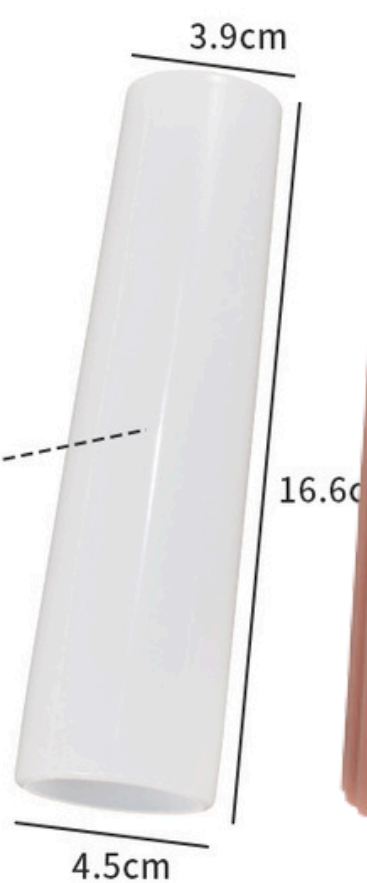

**1030 - Candle hexagon Holder**

**1301-Cube Large  
4.13 inch**

**1091 -CRYSTA CLEAR BALL HIGH  
TEAR 52 AND 64 MM**

**1431-Candle piece**

**1432- Candle Piece**

**1438 - flower candle**

**1433-8 inch Large Candle  
and pot mold set of two mold**

13cm

5.5cm

**1435-Candle**

**1436-Candle**

**1437 Buddha Candel Mini**

**1440 - Lotus**

**1445**

**1441 - Cactus**

**1442**

**1443**

**set of 4 & 5 Cube**

**1421- Set of 5-1422 set of 4**