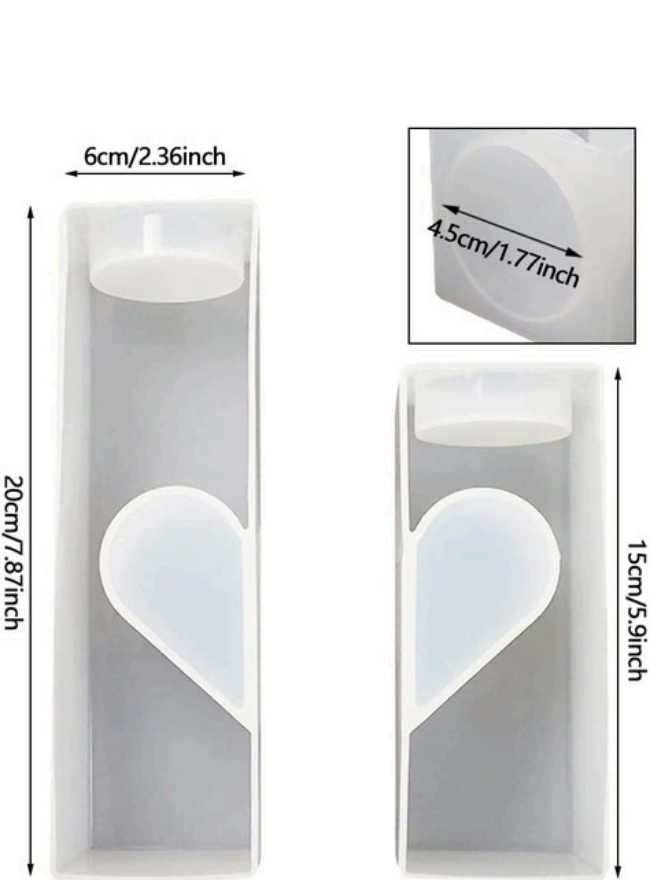

# SNOOGG

F1-5- CENTRAL PLAZA NEW CITY LIGHT ROAD. ALTHAN - SURAT-395007

PHONE : 8849249403, 9082117063 EMAIL : ramesh@snoogg.com WEB SNOOGG.COM

**1014- Candle Holder/**

**509-TEALIGHTCANDELHOLDER**

**821-Set of Two mold and 2 MDF Wooden Frame  
Laser Cut Twin Heart Tea Light Candle Holder Mold**

**1030 - Candle hexagon Holder**

**1301-Cube Large  
4.13 inch**

**1091 -CRYSTA CLEAR BALL HIGH  
TEAR 52 AND 64 MM**

**1431-Candle piece**

**1432- Candle Piece**

**1438 - flower candle**

**1433-8 inch Large Candle  
and pot mold set of two mold**

13cm

5.5cm

**1435-Candle**

**1436-Candle**

**1437 Buddha Candel Mini**

**1440 - Lotus**

**1445**

**1441 - Cactus**

**1442**

**1443**

**set of 4 & 5 Cube**

**1421- Set of 5-1422 set of 4**