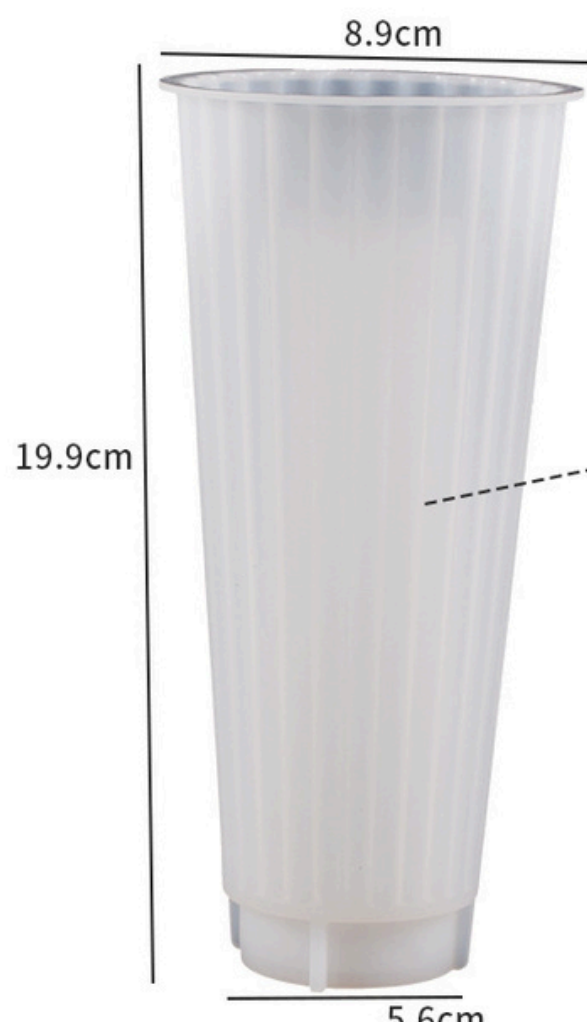

**1030 - Candle hexagon Holder**

**1301-Cube Large  
4.13 inch**

**1091 -CRYSTA CLEAR BALL HIGH  
TEAR 52 AND 64 MM**

**1431-Candle piece**

**1432- Candle Piece**

**1438 - flower candle**

**1433-8 inch Large Candle  
and pot mold set of two mold**

13cm

5.5cm

**1435-Candle**

**1436-Candle**

**1437 Buddha Candel Mini**

**1440 - Lotus**

**1445**

**1441 - Cactus**

**1442**

**1443**

**set of 4 & 5 Cube**

**1421- Set of 5-1422 set of 4**