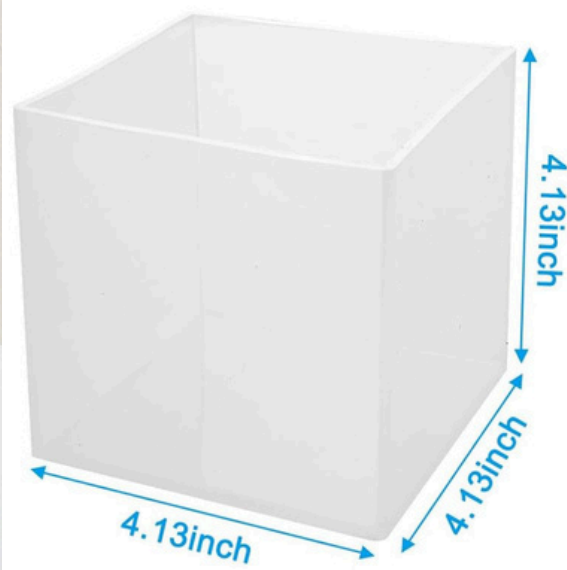

**1030 - Candle hexagon Holder**

**1301-Cube Large  
4.13 inch**

**1091 -CRYSTA CLEAR BALL HIGH  
TEAR 52 AND 64 MM**

**1431-Candle piece**

**1432- Candle Piece**

**1438 - flower candle**

**1433-8 inch Large Candle  
and pot mold set of two mold**

13cm

5.5cm

**1435-Candle**

**1436-Candle**

**1437 Buddha Candel Mini**

**1440 - Lotus**

**1445**

**1441 - Cactus**