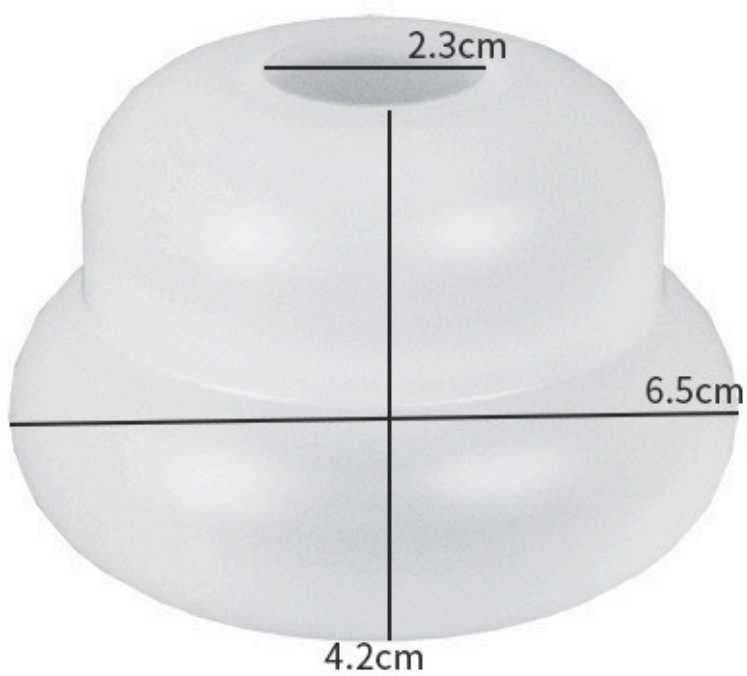

**1030 - Candle hexagon Holder**

**1301-Cube Large  
4.13 inch**

**1091 -CRYSTA CLEAR BALL HIGH  
TEAR 52 AND 64 MM**

**1431-Candle piece**

**1432- Candle Piece**

**1438 - flower candle**

**1433-8 inch Large Candle  
and pot mold set of two mold**

13cm

5.5cm

**1435-Candle**

**1436-Candle**

**1437 Buddha Candel Mini**

**1440 - Lotus**

**1445**

**1441 - Cactus**