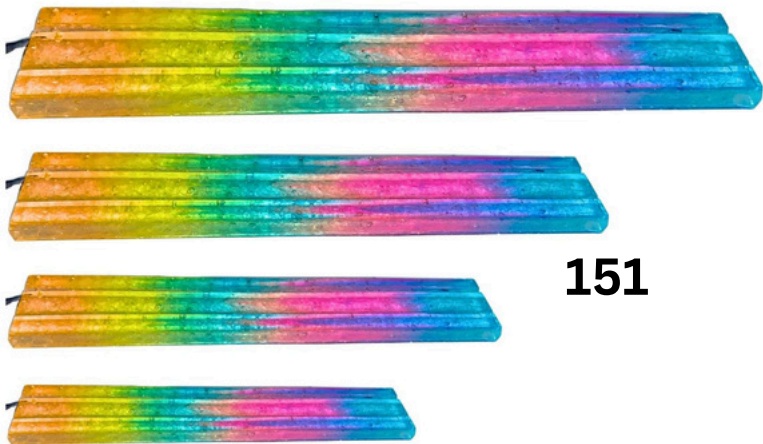

## RESIN BASE RAINBOW DESIGN

**151**

4 INCH TO 22 INCH

**105-RGB**

15cm

18cm

20cm

24cm