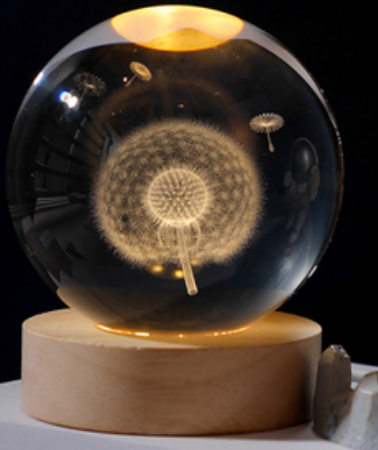

**We do not Make Customization**

These Crystal balls alliable as only crystal balls or the LED lighted Display base. LED Lighted Display base – single colour – or RGB Multi colour with Remote. Wood base of resin Base.

**Whats up : 8849249403**

**D-1**

CRYSTAL BALLS

**D-2**

D-3

D-4

D-5

D-6